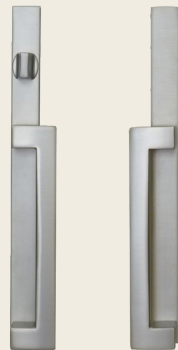

**PERSONALIZE YOUR PATIO DOOR
WITH OUR WIDE RANGE OF HANDLES
AVAILABLE IN A LARGE VARIETY
OF MODELS AND FINISHES**

CONTEMPORARY HANDLE

This sleek design offers a sophisticated look for owners wanting a door that stands out.

White

Black

Satin Nickel

METALLIC EURO HANDLE

A handle combining simplicity and elegance. For a traditional or contemporary look, the metallic Euro handle will suit to any interior decor.

SLEEK HANDLE

Satin Nickel

MODERN HANDLE

Satin Nickel

DOUBLE C HANDLE

White

Black

C INTERIOR/FLAT EXTERIOR

White Int.

White Ext.

LOCKS

Multipoint lock with encased mechanism in a galvanized stainless steel reinforcement

One point lock with encased mechanism in a galvanized stainless steel reinforcement

Lock with key

	Double C Handle	C Interior Handle	Sleek Handle	Modern Handle	Contemporary Handle	Metallic Euro Handle
One point lock	■	■			■	■
Multipoint lock	■	■	■	■	■	■
Zinc or galvanized stainless steel lock	■	■	■	■	■	■
With or without key	■	■	■	■	■	■
White	■	■		■	■	
Beige	■	■				
Black	■	■		■	■	
Antique Brass						■
Brass						■
Brushed Chrome						■
Bright Chrome						■
Satin Nickel			■	■	■	
Black Nickel						■
Color match available on demand (1 or 2 sides)	■	■		■		