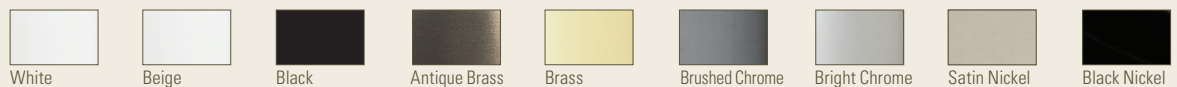

White

Black

Satin Nickel

METALLIC EURO HANDLE

A handle combining simplicity and elegance. For a traditional or contemporary look, the metallic Euro handle will suit to any interior decor.

SLEEK HANDLE

Satin Nickel

MODERN HANDLE

Satin Nickel

DOUBLE C HANDLE

White

Black

C INTERIOR/FLAT EXTERIOR

White Int.

White Ext.

LOCKS

Multipoint lock with encased mechanism in a galvanized stainless steel reinforcement

One point lock with encased mechanism in a galvanized stainless steel reinforcement

Lock with key

	Double C Handle	C Interior Handle	Sleek Handle	Modern Handle	Contemporary Handle	Metallic Euro Handle
One point lock	■	■			■	■
Multipoint lock	■	■	■	■	■	■
Zinc or galvanized stainless steel lock	■	■	■	■	■	■
With or without key	■	■	■	■	■	■
White	■	■		■	■	
Beige	■	■				
Black	■	■		■	■	
Antique Brass						■
Brass						■
Brushed Chrome						■
Bright Chrome						■
Satin Nickel			■	■	■	
Black Nickel						■
Color match available on demand (1 or 2 sides)	■	■		■		

Due to digital printing techniques, colors shown may vary slightly from actual materials produced.