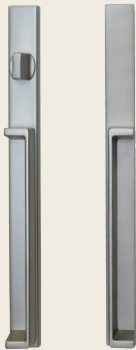

**PERSONALIZE YOUR PATIO DOOR
WITH OUR WIDE RANGE OF HANDLES
AVAILABLE IN A LARGE VARIETY
OF MODELS AND FINISHES**

CONTEMPORARY HANDLE

This sleek design offers a sophisticated look for owners wanting a door that stands out.

White

Black

Satin Nickel

METALLIC EURO HANDLE

A handle combining simplicity and elegance. For a traditional or contemporary look, the metallic Euro handle will suit to any interior decor.

SLEEK HANDLE

Satin Nickel

MODERN HANDLE

Satin Nickel

DOUBLE C HANDLE

White

Black

C INTERIOR/FLAT EXTERIOR

White Int.

White Ext.

LOCKS

Multipoint lock with encased mechanism in a galvanized stainless steel reinforcement

One point lock with encased mechanism in a galvanized stainless steel reinforcement

Lock with key

	Double C Handle	C Interior Handle	Sleek Handle	Modern Handle	Contemporary Handle	Metallic Euro Handle
One point lock	■	■			■	■
Multipoint lock	■	■	■	■	■	■
Zinc or galvanized stainless steel lock	■	■	■	■	■	■
With or without key	■	■	■	■	■	■
White	■	■		■	■	
Beige	■	■				
Black	■	■		■	■	
Antique Brass						■
Brass						■
Brushed Chrome						■
Bright Chrome						■
Satin Nickel			■	■	■	
Black Nickel						■
Color match available on demand (1 or 2 sides)	■	■		■		